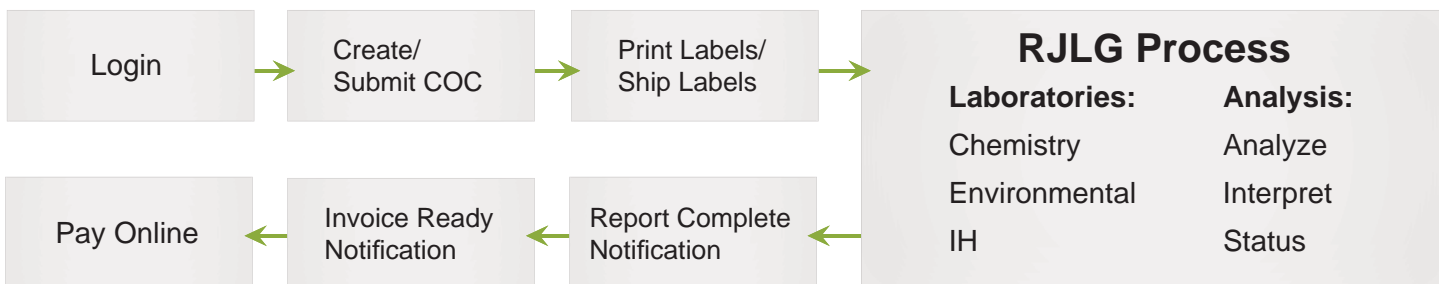

## RJLG *connect* features

- ❖ Simplified chain of custody (COC)
- ❖ Complete data repository
- ❖ Instant email report notifications
- ❖ Online status tracking
- ❖ Ability to view reports and invoices
- ❖ Built-in shipping labels
- ❖ Online payment processing
- ❖ Data integration with RJ Lee Group's eLIMS

## Enhancing Customer Experience

RJ Lee Group connect was designed to be a simple and intuitive process for our customers and managers. The diagram below depicts the high-level steps within the connect process which was built around our core competencies, labs, scientists, and technologies. This approach provides our labs with your information in a timelier manner resulting in a quicker analysis turnaround time. RJ Lee Group connect provides a faster service while providing you with real-time access to the status of your sample and final report.